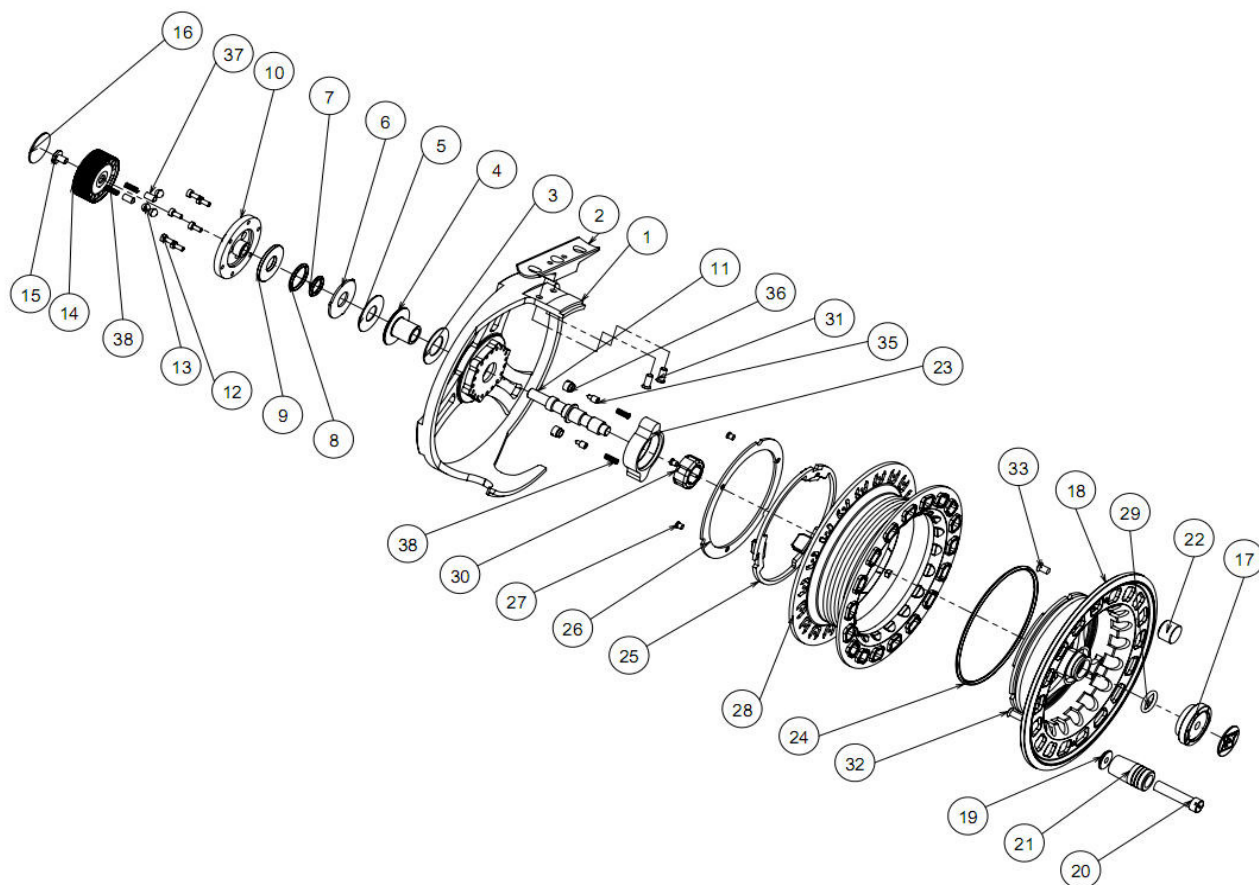

PARTS LIST FOR HARDY CLS5000 & CLS7000.

#	DESCRIPTION	QTY	PART NO.		HARDY STYLE NO.	
			5000	7000	5000	7000
1	Frame	1	1365882	1365883	N/A	N/A
2	Reel Foot	1	1329039		HEUL040SP01	
3	Small Drag Pad	1	1329040		HEUL040SP02	
4	Clutch Body	1	1329041		HEUL040SP03	
5	Large Drag Pad	1	1329042		HEUL040SP04	
6	Key Washer	1	1329043		HEUL040SP05	
7	Inner O Ring	1	1329044		HEUL040SP06	
8	Outer O Ring	1	1329045		HEUL040SP07	
9	Push Plate	1	1329046		HEUL040SP08	
10	Button Ring	1	1329047		HEUL040SP09	
11	Spindle	1	1329048		HEUL040SP10	
12	M2 x 4.5 Cap Head Screw	6	1329049		HEUL040SP11	
13	4mm Stainless Steel Ball	3	1334429		N/A	
14	Regulator Button	1	1329050		HEUL040SP12	
15	Drag Lock Screw	1	1329265		HREUN005SP37	
16	Badge	2	1329272		HREUN005SP9	
17	Drum Latch Nut	1	1329051		HEUL040SP13	
18	Spool	1	1365884	1365885	N/A	N/A
19	Handle Cup	1	1329052		HEUL040SP14	
20	Handle Wire	1	1329053		HEUL040SP15	
21	Handle Knob	1	1329054		HEUL040SP16	
22	Counter Balance	1	1329055		HEUL040SP17	
23	Clutch Retaining Nut	1	1329056		HEUL040SP18	
24	Locking Ring O Ring	1	1329057		HEUL040SP19	
25	Locking Ring	1	1329058		HEUL040SP20	
26	Locking Ring Cover Plate	1	1329059		HEUL040SP21	
27	Locking Ring Screw	3	1329060		HEUL040SP22	
28	Cassette Spool	1	1327991	1327992	HSUL010	HSUL020
29	Latch O-Ring	1	1329024		HEUD010SP09	
30	One Way Clutch	1	1329023		HEUD010SP08	
31	Reel Foot Screw	2	1329026		HEUD010SP11	
32	Handle Screw	1	1329236		HREUN005SP10	

#	DESCRIPTION	QTY	PART NO.		HARDY STYLE NO.	
			5000	7000	5000	7000
33	Balance Screw	1	1329241		HREUN005SP15	
34	Spool Click Spring	2	1329244		HREUN005SP18	
35	Spool Click Pin	2	1329245		HREUN005SP19	
36	Spool Click Nut	2	1329247		HREUN005SP20	
37	Drag Click Pin	2	1329258		HREUN005SP30	
38	Drag Click Spring	2	1329256		HREUN005SP29	

Reel Part Numbers: CLS 5000, 1327326, HEUL010. CLS 7000, 1327327, HEUL020

22 00 Drawn: 13-08-2014

Drawing Version: 34-13132-00